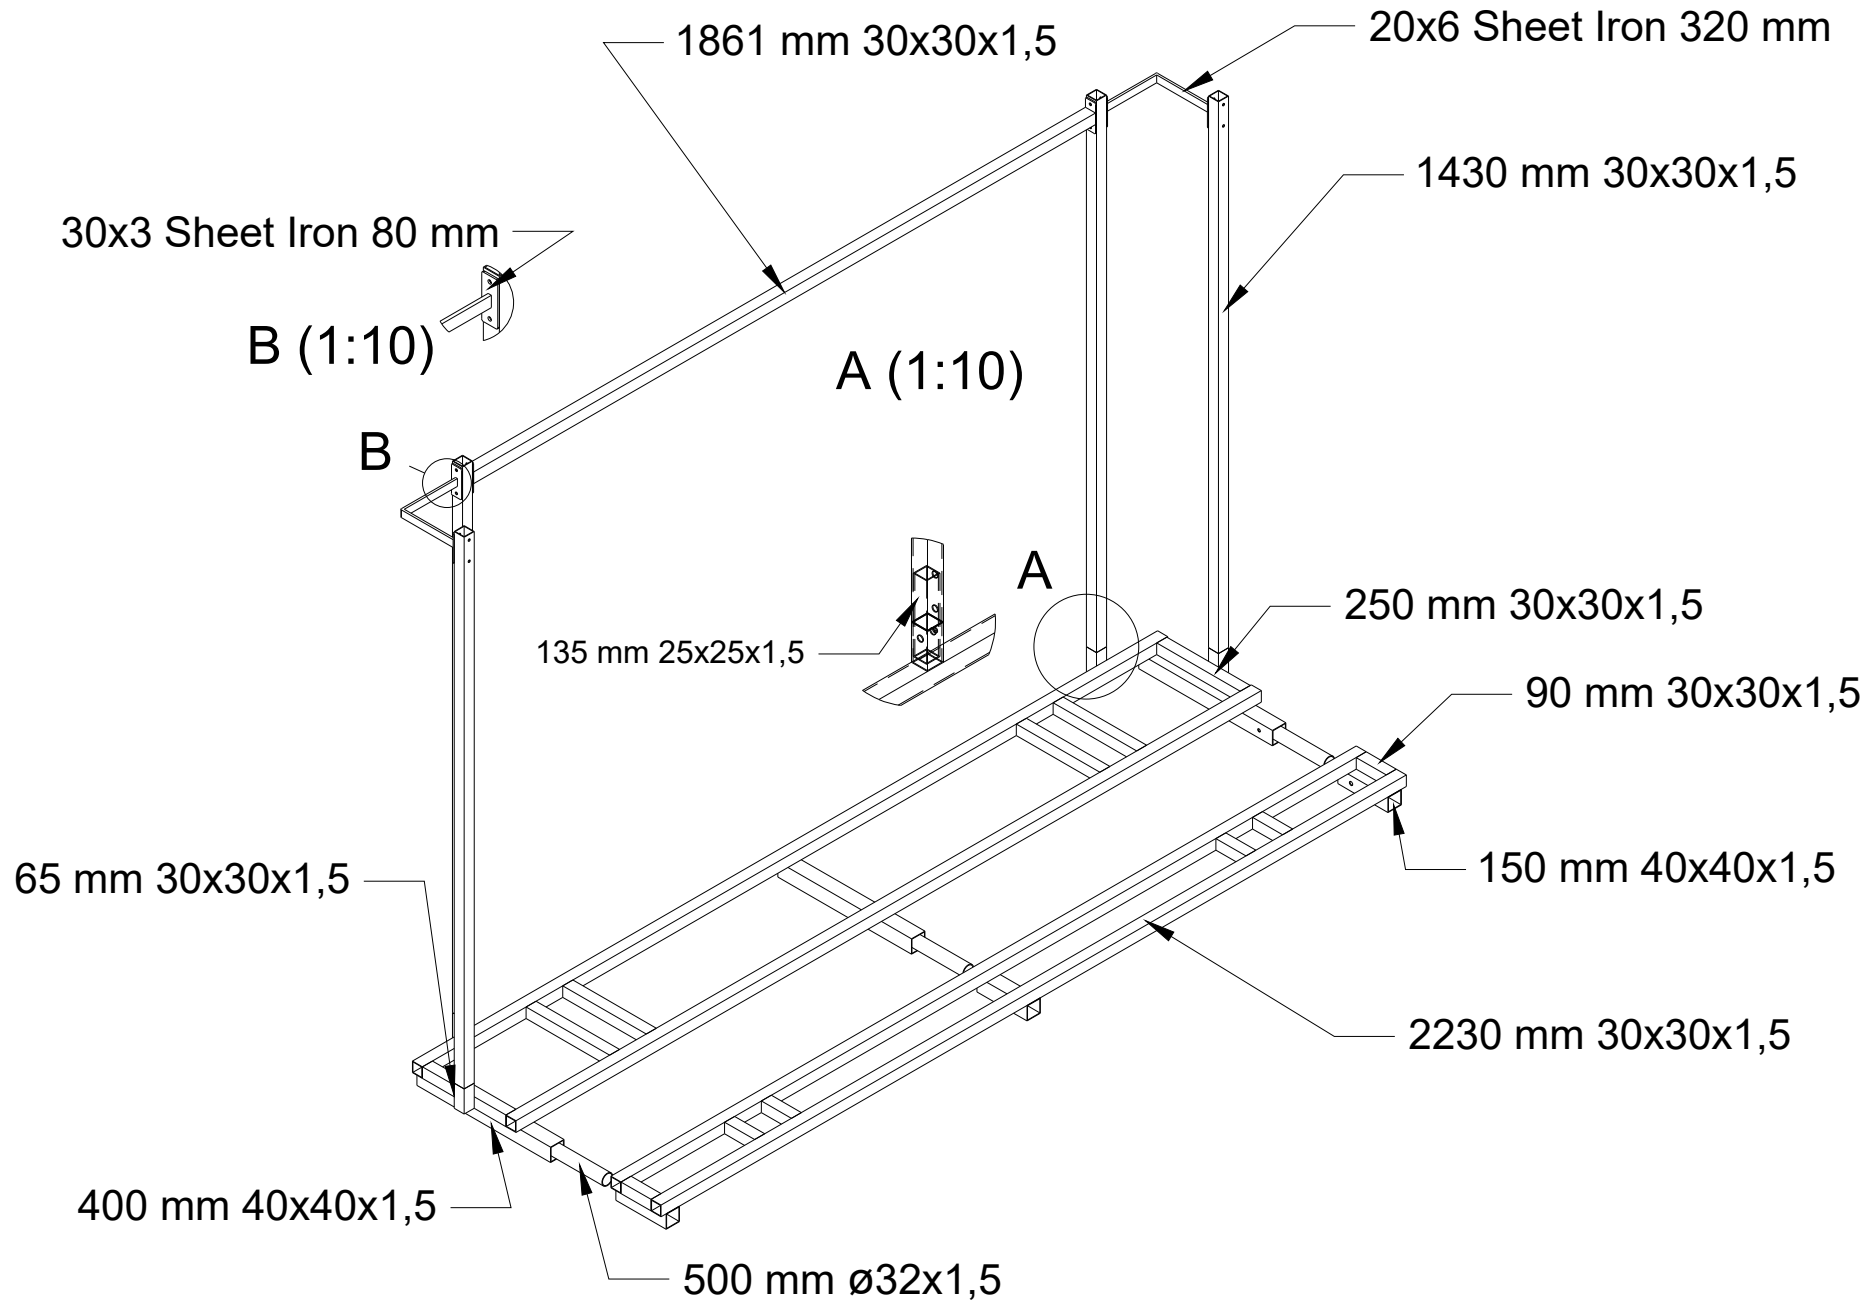

PRODUCT SPECIFICATION SHEET

TROLLEY BEERSETS REGULAR

PRODUCT SPECIFICATIONS

Product name	Trolley Beersets Regular
Article number	T90800
Colour	Hammerite silver
Usage	Indoor & outdoor
Material	Electrostatic powder coated steel

CHARACTERISTICS

Length	235 cm
Depth	59-89 cm (adjustable)
Height	170 cm
Weight	39 kg

PACKAGE INFORMATION

Packaging	1 piece in box
Length box	230 cm
Width box	55 cm
Height box	15 cm
Weight box	40 kg
Pieces on pallet	20 pcs

TOTAL CAPACITY (600 kg)

Beer sets	10x
or	
Beer Tables	20x
or	
Beer benches	40x

ESSENTIALS[®]

T90800 - Trolley Beer Sets Regular